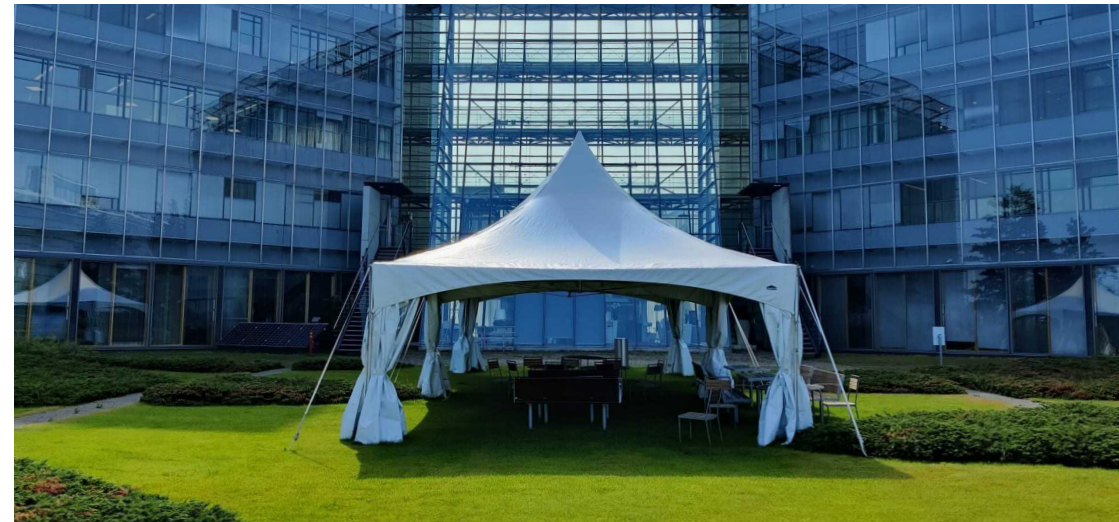

Thanks to the extremely sturdy canvas and ultra-strong aluminium tubes, the pagoda tent can hold its own in almost any setting.